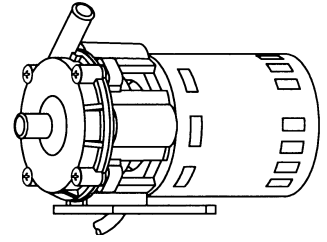

# MARCH PUMPS

**MDX-3-1/2**  
**MDX-3-5/8**  
(115V 50/60HZ) (230V 50/60HZ)

L.P.M.